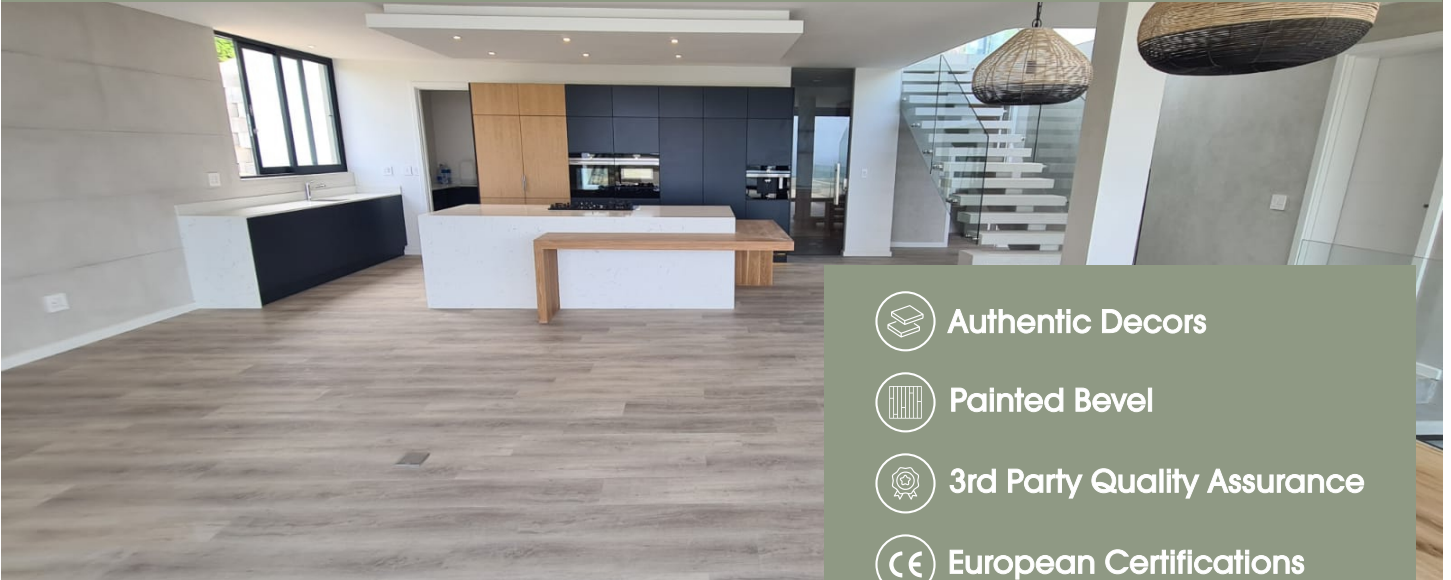

LUXURY VINYL FLOORS

Mountain Collection

Como Mountain LVT

- Authentic Decors
- Painted Bevel
- 3rd Party Quality Assurance
- European Certifications
- Phthalate Free
- Unrivalled Warranties
- Kid & Pet Friendly

PRODUCT SPECIFICATIONS

Size	1219 x 229
Thickness	2.5mm
Wearlayer	0.55mm
Edge detail	Painted Bevel
Coverage	3.902m ² - 14 planks/box
Installation	Dryback/Gluedown
Warranty	Lifetime Residential/Limited Commercial