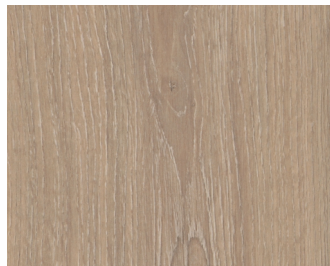

Krono Super Natural Classic

-  **Natural Decors**
-  **A.B.C Anti Bacterial Comfort**
-  **Stain and imprint resistant**
-  **4 sided V-groove**
-  **Eco Friendly**
-  **Authentic Embossed**
-  **VOC A+**
-  **Easy to Maintain**

PRODUCT SPECIFICATIONS

Size	1288 x 195
Thickness	8mm
Rating	AC4/Class 32
Edge detail	4V
Surface Look	Embossed
Coverage	2.26m ² - 9 planks/box
Installation	1 clic 2go pure+
Warranty	20 year residential

5946
ROCKFORD OAK