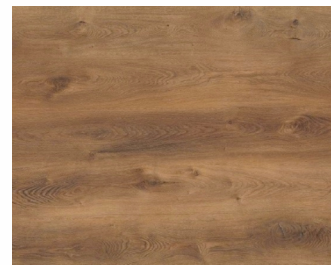

CZ2007
KALAMA