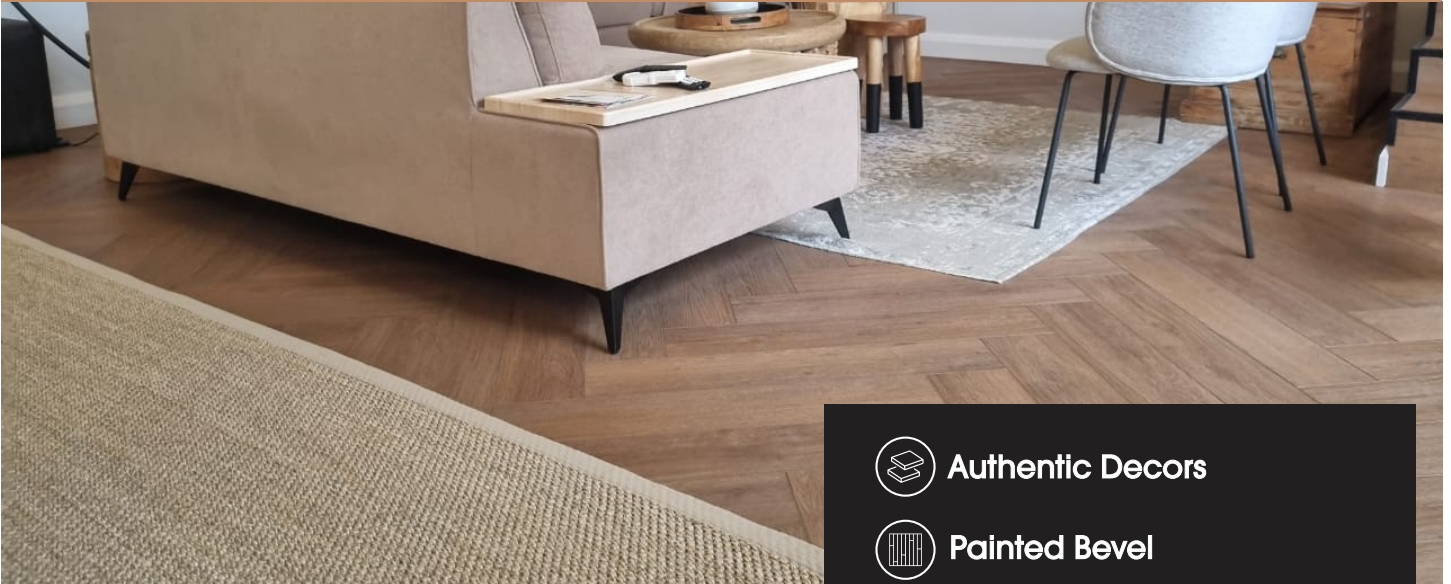

LUXURY VINYL FLOORS

Como Bonsai Herringbone

PRODUCT SPECIFICATIONS

Size	150 x 750
Thickness	3mm
Wearlayer	0.55mm
Edge detail	Painted Bevel
Coverage	2,475m ² - 22 planks/box
Installation	Dryback/Gluedown
Warranty	Lifetime Residential/Limited Commercial