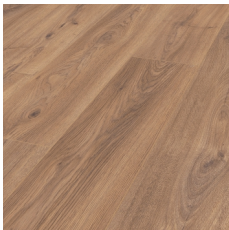

## Krono Organic Long

- A.B.C Anti Bacterial Comfort
- Stain and imprint resistant
- 4 sided V-groove
- Authentic Embossed
- Robust
- Micro Scratch Protect
- Anti-Static
- Light-Resistant
- Soft Touch
- Eco Friendly
- VOC A+

### PRODUCT SPECIFICATIONS

<b>Size</b>	2003 x 195
<b>Thickness</b>	8mm
<b>Rating</b>	AC 5/Gr 33
<b>Edge detail</b>	Painted Bevel
<b>Surface Look</b>	Authentic Embossed
<b>Coverage</b>	2.73m <sup>2</sup> - 7 planks/box
<b>Installation</b>	1 Click 2 Go Pure+
<b>Warranty</b>	30 year Residential