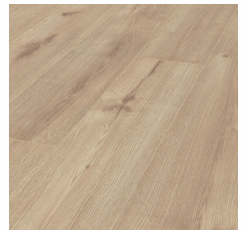

## Krono Organic Long

- A.B.C Anti Bacterial Comfort
- Stain and imprint resistant
- 4 sided V-groove
- Authentic Embossed
- Robust
- Micro Scratch Protect
- Anti-Static
- Light-Resistant
- Soft Touch
- Eco Friendly
- VOC A+

### PRODUCT SPECIFICATIONS

<b>Size</b>	2003 x 195
<b>Thickness</b>	8mm
<b>Rating</b>	AC 5/Gr 33
<b>Edge detail</b>	Painted Bevel
<b>Surface Look</b>	Authentic Embossed
<b>Coverage</b>	2.73m <sup>2</sup> - 7 planks/box
<b>Installation</b>	1 Click 2 Go Pure+
<b>Warranty</b>	30 year Residential

**K450**  
FIREBRAND OAK

**K327**  
HILLSIDE OAK

**8156**  
RED RIVER HICKORY

**K451**  
SILVERDALE OAK

**K287**  
STEELWORKS OAK

**K284**  
SUMMER BREEZE OAK

	K284	K451	K287	K327	K450	8156
<b>Recommended Skirting</b>	5543	8461	8096	8634	5945	5539
<b>Recommended Quads</b>	5543	8461	8096	8634	5945	5539
<b>Recommended Profiles</b>	5543	9461	8096	5925	5945	5539