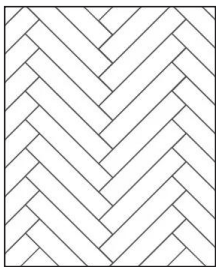

Como Bonsai Herringbone

PRODUCT SPECIFICATIONS

Size	150 x 750
Thickness	3mm
Wearlayer	0.55mm
Edge detail	Painted Bevel
Coverage	2,475m ² - 22 planks/box
Installation	Dryback/Gluedown
Warranty	Lifetime Residential/Limited Commercial

-  **Authentic Decors**
-  **Painted Bevel**
-  **3rd Party Quality Assurance**
-  **Unrivalled Warranties**
-  **Unique installation patterns**

CZ1201
NATURAL OAK

CZ1202
TOBACCO OAK

CZ1203
FROSTED OAK

CZ1204
WEATHERED OAK

CZ1205
COGNAC OAK

CZ1206
ROYAL OAK

Herringbone Pattern

Brickband Pattern

Basket Weave Pattern

Double Herringbone Pattern

Diagonal Basket Pattern

Square or Diagonal Herringbone Pattern